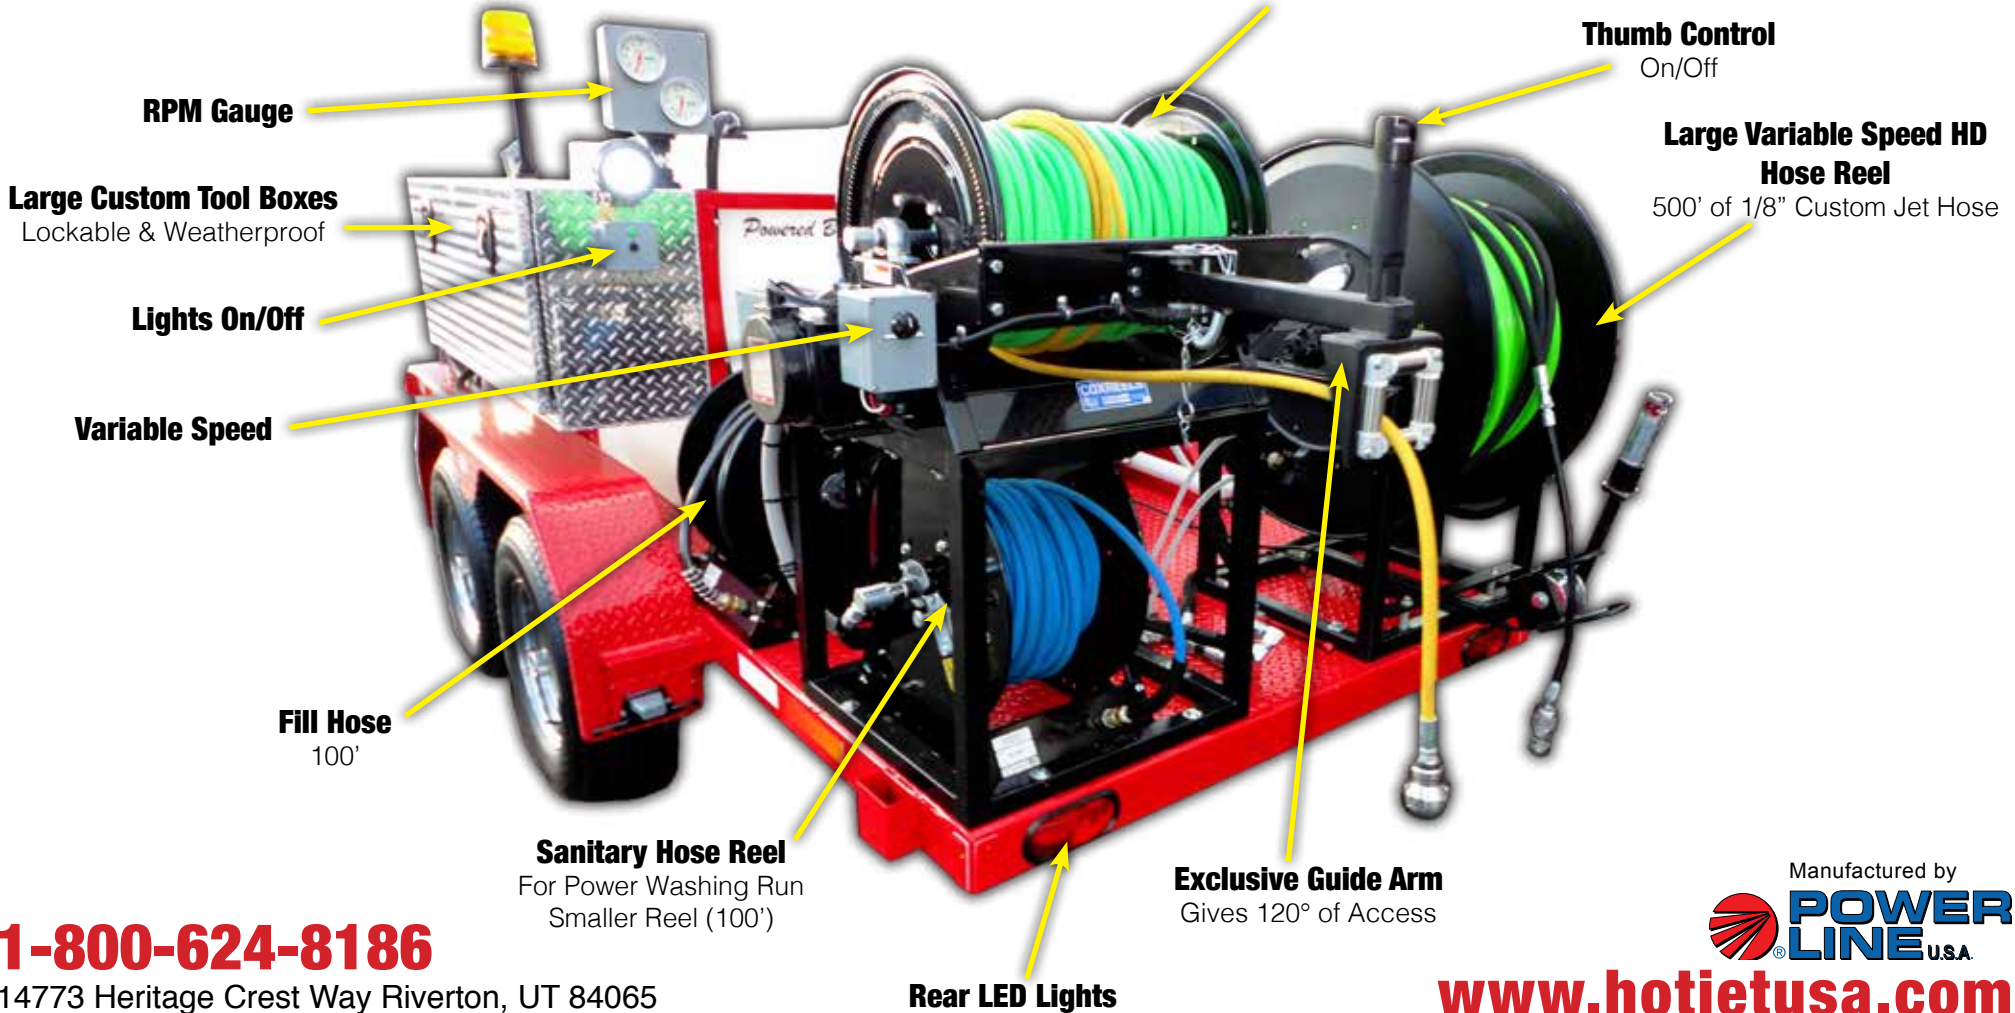

2 - 35HP Vanguard Gas Engines
(Manufactured by Toyota)

14 Gallon Fuel Tanks
Gas

Super Duty Tool Box
Diamond Plate / Lockable

Heavy Duty Hitch
Adjustable Height
with 25/16" or D-Ring

H.D. Water Tank
330 or 660 Gallon Options

Throttle Control
Adjustable
Pressure & Flow

Manual Hose Reel
with 100' of 3/8" Steel
Braided Hose

Emperor Series General Pump
Triple Power V-Belt Driven

Heavy Duty Axles
Dual Axle Brakes &
Chrome Wheels
5,000 lb. rated

CLEANS UP TO 24" LINES

**Mid-Sized Variable Speed
HD Hose Reel**
300' of 3/8" Custom Jet Hose

**Thumb Control
On/Off**

**Large Variable Speed HD
Hose Reel**
500' of 1/8" Custom Jet Hose

RPM Gauge

Large Custom Tool Boxes
Lockable & Weatherproof

Lights On/Off

Variable Speed

Fill Hose
100'

Sanitary Hose Reel
For Power Washing Run
Smaller Reel (100')

Exclusive Guide Arm
Gives 120° of Access

Rear LED Lights

1-800-624-8186

14773 Heritage Crest Way Riverton, UT 84065