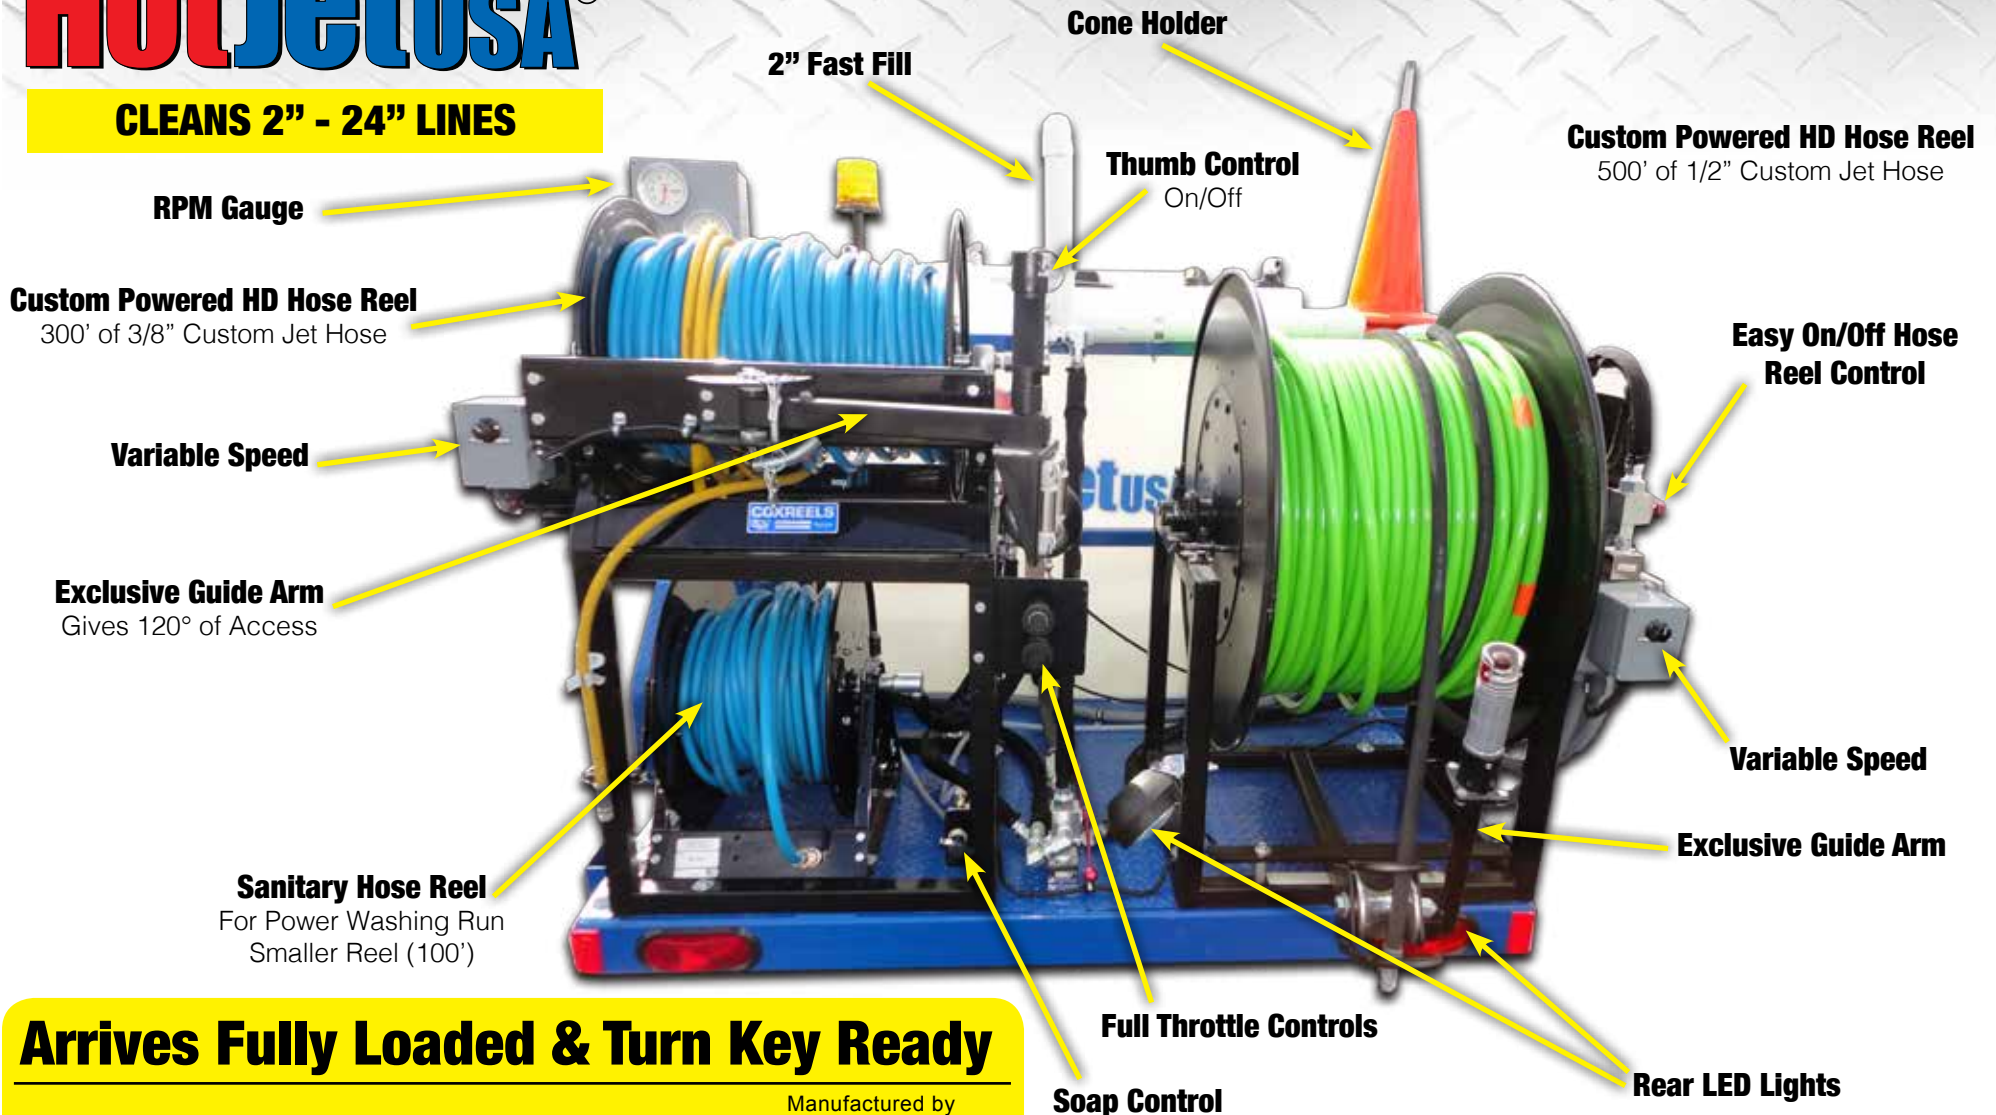

Over 30 Years of Building Quality Equipment!

HJ3TA1838HW - 18 GPM @ 4,000 PSI (+/- 5%)

BUILT FOR THE PROFESSIONAL

- ROOTER COMPANIES
- PLUMBERS
- SMALL CITIES

HOTJET III™

CLEANS 2" - 24" LINES

- Trailer Colors**
- Red
 - Black
 - Blue
 - Green
 - Safety Yellow

CLEANS 2" - 24" LINES

RPM Gauge

Custom Powered HD Hose Reel
300' of 3/8" Custom Jet Hose

Variable Speed

Exclusive Guide Arm
Gives 120° of Access

Sanitary Hose Reel
For Power Washing Run
Smaller Reel (100')

Cone Holder

2" Fast Fill

Thumb Control
On/Off

Custom Powered HD Hose Reel
500' of 1/2" Custom Jet Hose

Easy On/Off Hose
Reel Control

Variable Speed

Exclusive Guide Arm

Full Throttle Controls