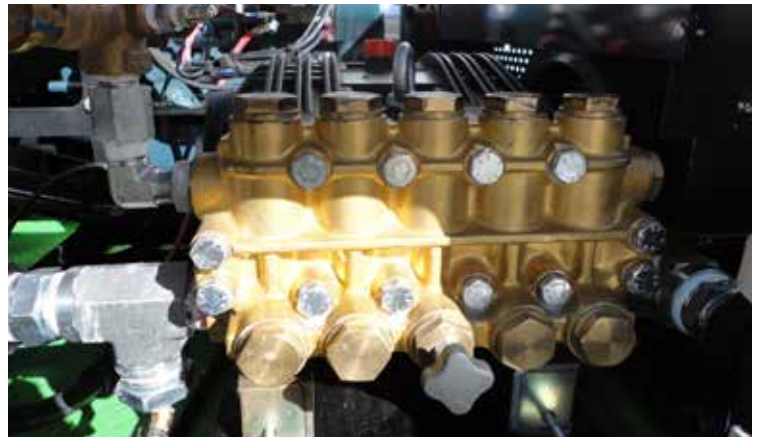

Over 30 Years of Building Quality Equipment!

XFDTA1840KK
XFDTA4020KK

HotJetUSA®

XtremeFlow®

Cold Water Jetter Diesel Series

TIER 4 RATED

CLEANS 4"-24" LINES

Trailer Colors

- Red
- Black
- Blue
- Green
- Safety Yellow

Reel Options... 500' x 1/2" Hose or 500' x 3/4" Hose for 40 gal. GPM or Both

66HP Kubota V-2403-T
(49HP available for California Air Compliance)

Premium UDOR Penta 5 cyl. Pump or
Pratissoli by General Pump

6 Lug Heavy Duty 5000 lb. Axles

Nema 4 Control Box & Remote Control

Deep Sea Electronics for Engine Control

Easy Access to All Filters (Air, Fuel, & Oil) & Injection Systems

15 Gal. Hydraulic Tank & Filter System with Sight Gauge

Full Rear Gauges / Fast Fill & Fast Drain

Soap Injection / Full Rear Controls for Hose Reels

Quick Anti-Freeze System
(if desired)

Complete Operational and Safety Signage with Each Jetter