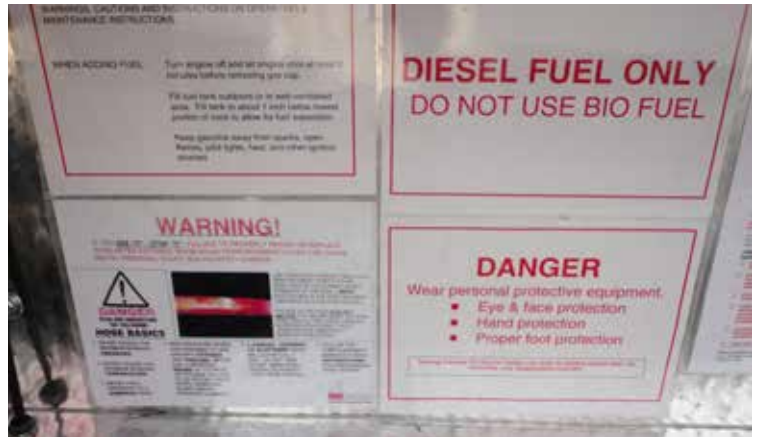

- Red
- Black
- Blue
- Green
- Safety Yellow

Reel Options... 500' x 1/2" Hose or 500' x 3/4" Hose for 40 gal. GPM or Both

66HP Kubota V-2403-T
(49HP available for California Air Compliance)

Premium UDOR Penta 5 cyl. Pump or
Pratissoli by General Pump

6 Lug Heavy Duty 5000 lb. Axles

Nema 4 Control Box & Remote Control

Deep Sea Electronics for Engine Control

Easy Access to All Filters (Air, Fuel, & Oil) & Injection Systems

15 Gal. Hydraulic Tank & Filter System with Sight Gauge

Pre-Pump Water Filters & Safety Bypass Valves

12V Outlet for Spot Light Inspection

Rear L.E.D. Lighting w/Safety Shut Off Control

Rear Throttle Control & 120° Hose Reel Guide

Hydraulic Control for Hose Reel

Full Rear Gauges / Fast Fill & Fast Drain

Soap Injection / Full Rear Controls for Hose Reels

Quick Anti-Freeze System
(if desired)

Complete Operational and Safety Signage with Each Jetter