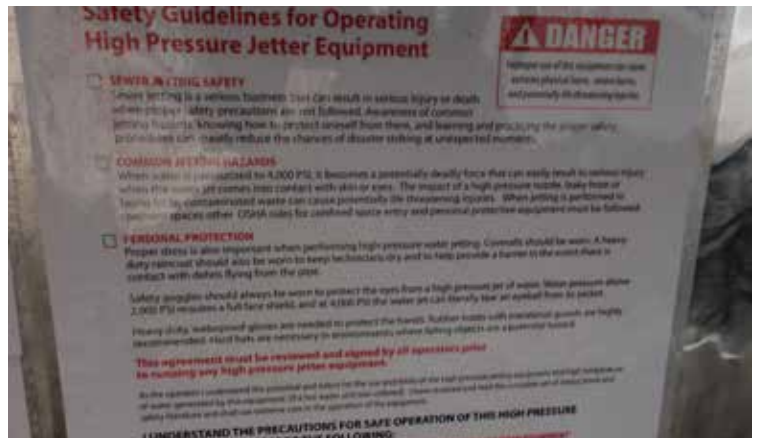

6 Lug Heavy Duty 5000 lb. Axles

Nema 4 Control Box & Remote Control

Deep Sea Electronics for Engine Control

Easy Access to All Filters (Air, Fuel, & Oil) & Injection Systems

15 Gal. Hydraulic Tank & Filter System with Sight Gauge

Pre-Pump Water Filters & Safety Bypass Valves

12V Outlet for Spot Light Inspection

Rear L.E.D. Lighting w/Safety Shut Off Control

Rear Throttle Control & 120° Hose Reel Guide

Hydraulic Control for Hose Reel

Full Rear Gauges / Fast Fill & Fast Drain

Soap Injection / Full Rear Controls for Hose Reels

Quick Anti-Freeze System
(if desired)

Complete Operational and Safety Signage with Each Jetter