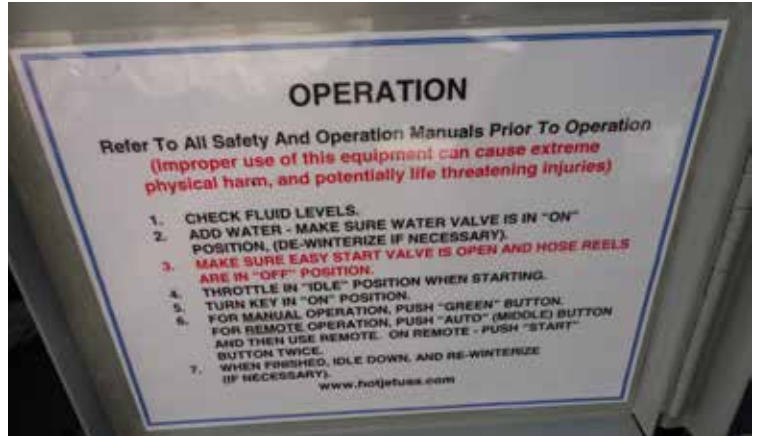

6 Lug Heavy Duty 5000 lb. Axles

Nema 4 Control Box & Remote Control

Deep Sea Electronics for Engine Control

Easy Access to All Filters (Air, Fuel, & Oil) & Injection Systems

15 Gal. Hydraulic Tank & Filter System with Sight Gauge

Pre-Pump Water Filters & Safety Bypass Valves

12V Outlet for Spot Light Inspection

Rear L.E.D. Lighting w/Safety Shut Off Control

Rear Throttle Control & 120° Hose Reel Guide

Hydraulic Control for Hose Reel

Full Rear Gauges / Fast Fill & Fast Drain

Soap Injection / Full Rear Controls for Hose Reels

Quick Anti-Freeze System
(if desired)

Complete Operational and Safety Signage with Each Jetter