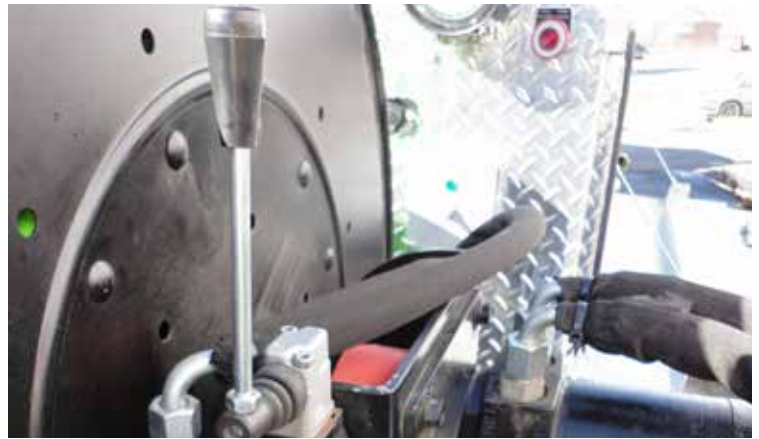

6 Lug Heavy Duty 5000 lb. Axles

Nema 4 Control Box & Remote Control

Deep Sea Electronics for Engine Control

Easy Access to All Filters (Air, Fuel, & Oil) & Injection Systems

15 Gal. Hydraulic Tank & Filter System with Sight Gauge

Pre-Pump Water Filters & Safety Bypass Valves

12V Outlet for Spot Light Inspection

Rear L.E.D. Lighting w/Safety Shut Off Control

Rear Throttle Control & 120° Hose Reel Guide

Hydraulic Control for Hose Reel

Full Rear Gauges / Fast Fill & Fast Drain

Soap Injection / Full Rear Controls for Hose Reels

Quick Anti-Freeze System
(if desired)

Complete Operational and Safety Signage with Each Jetter