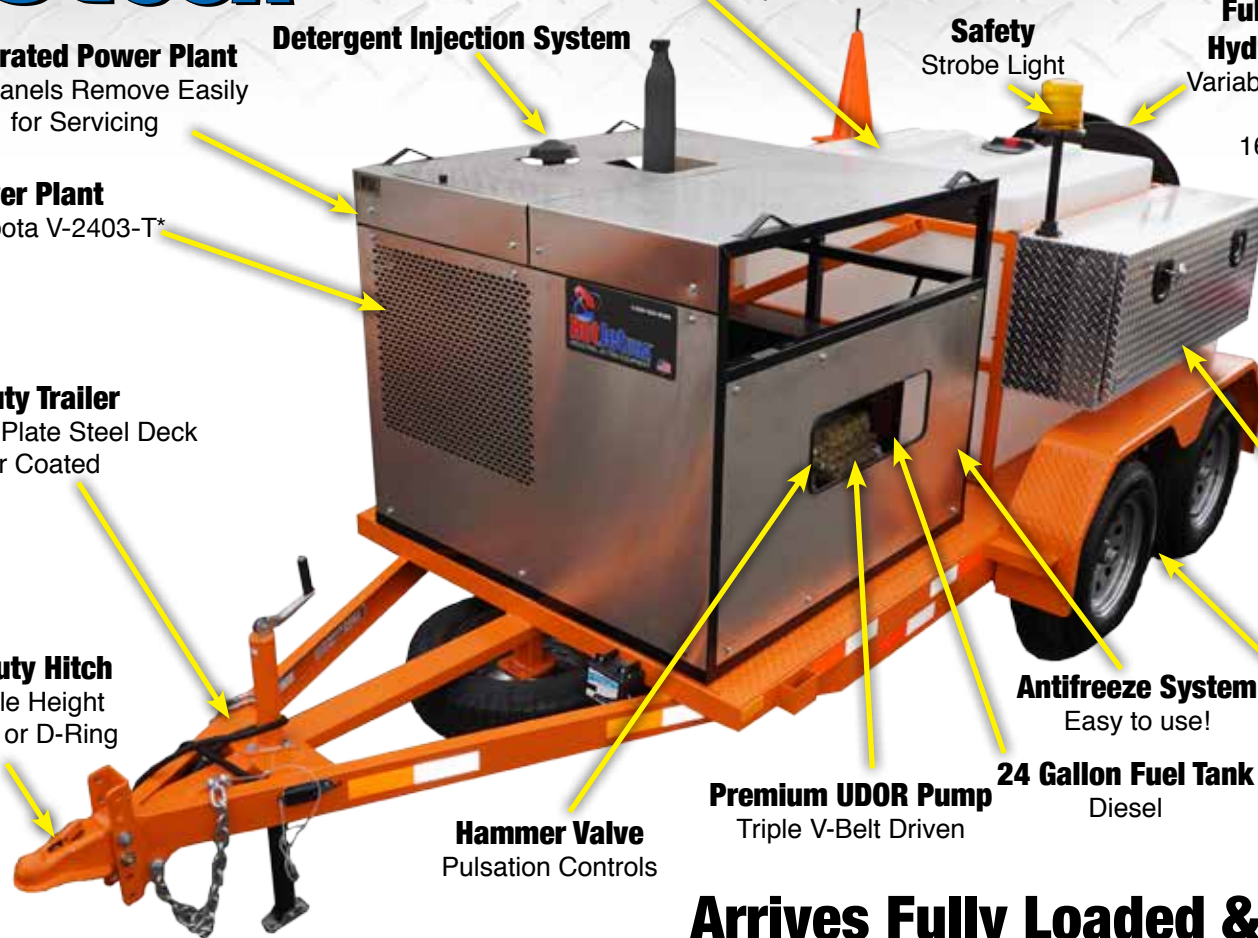

Trailer Colors

- Red
- Black
- Blue
- Green
- Safety Yellow

Arrives Fully Loaded & Turn Key Ready

1-800-624-8186

14773 Heritage Crest Way Riverton, UT 84065

Manufactured by

www.hotjetusa.com