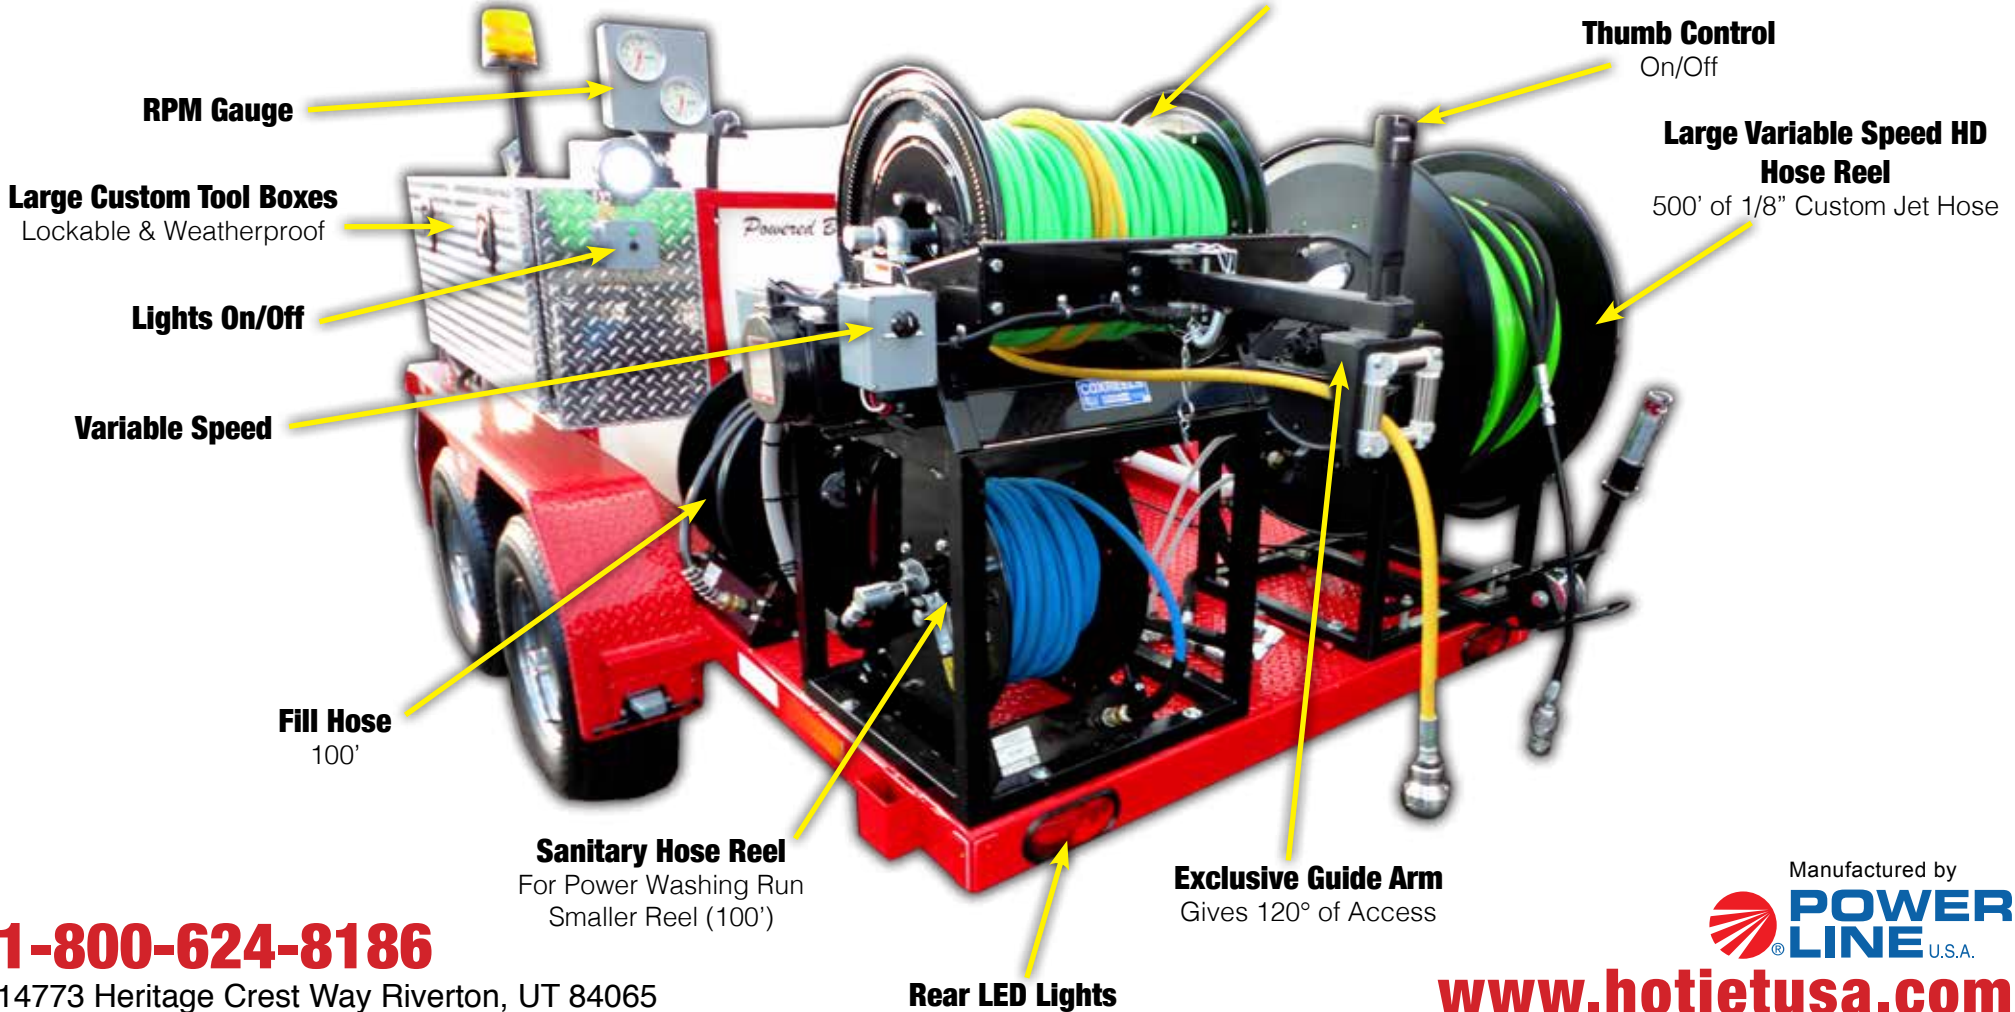

XtremeFlow® III

Cold Water Jetter Series

CLEANS UP TO 24" LINES

**Mid-Sized Variable Speed
HD Hose Reel**
300' of 3/8" Custom Jet Hose

**Thumb Control
On/Off**

**Large Variable Speed HD
Hose Reel**
500' of 1/8" Custom Jet Hose