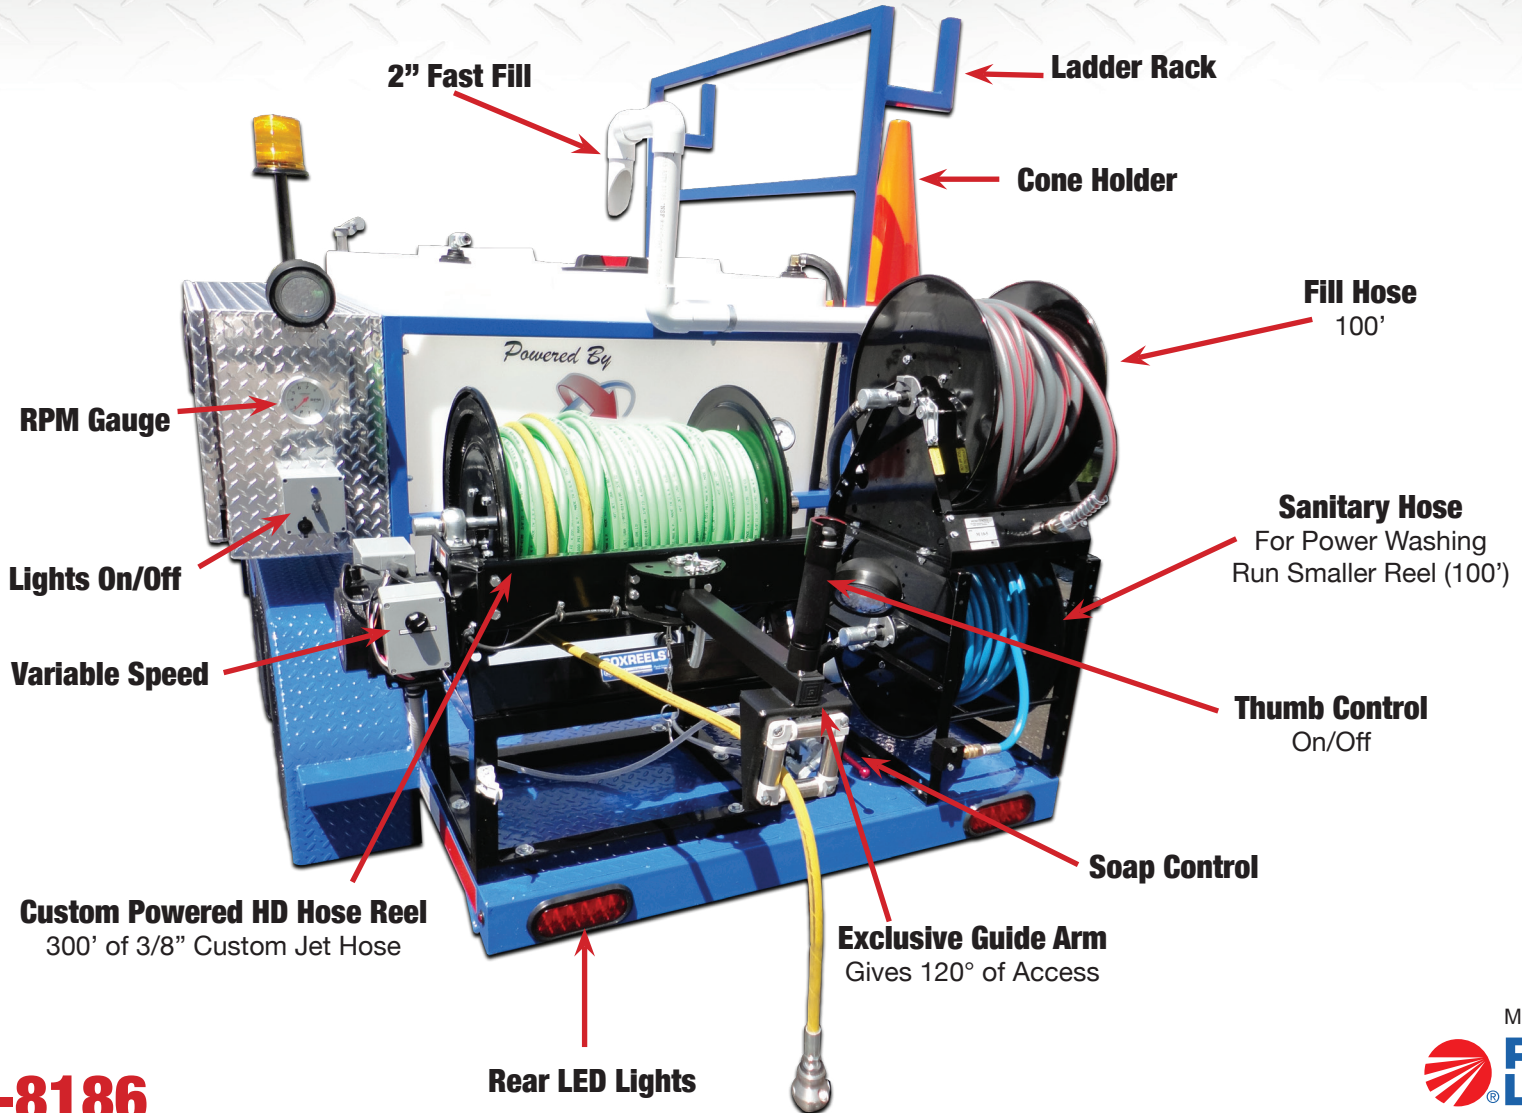

XtremeFlow® I

Cold Water Jetter Series

1-800-624-8186

14773 Heritage Crest Way Riverton, UT 84065

Manufactured by
POWER LINE U.S.A.

www.hotjetusa.com